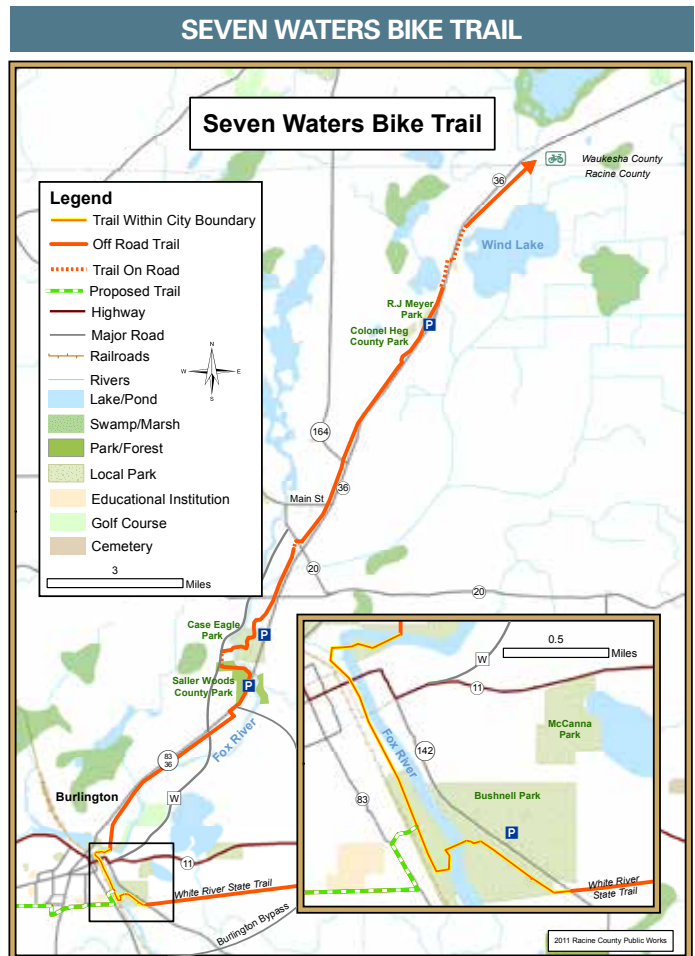

WHITE RIVER STATE TRAIL

Legend

- ★ Trailhead
- 🚶 Fifty-Footer Scenic Overlook
- 🍷 Food
- 🏠 Picnic Area
- P Parking
- 🚻 Restroom

The White River State Trail is operated by Walworth County and is 11.5 miles long. The western trailhead is at County Hwy. H south of the I-43 and US Hwy. 12 interchange in Elkhorn. From Hwy. 12, take the County Hwy. NN exit west and then turn left (south) on Hwy. H. Go about 6 miles south to the trailhead parking lot.