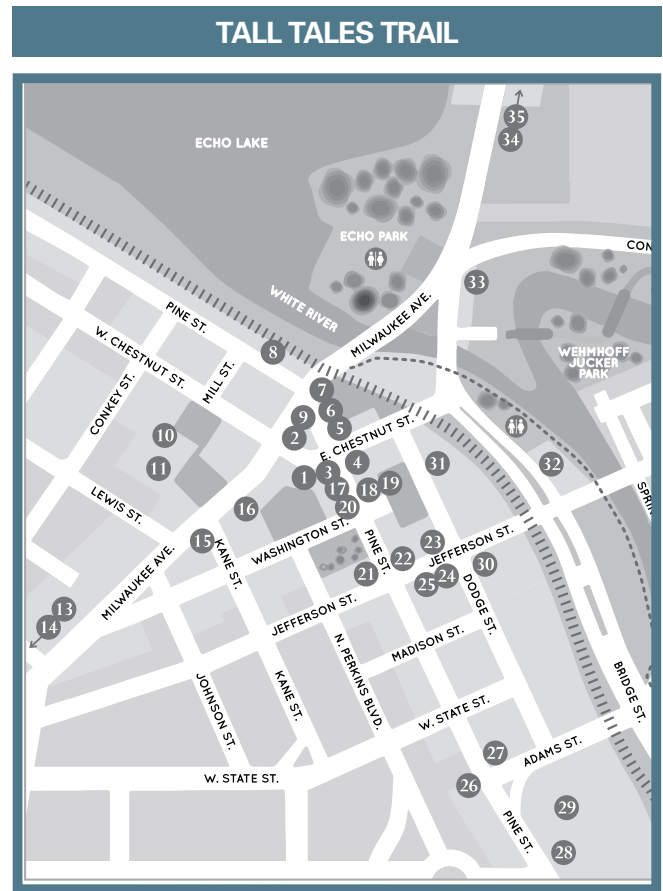

✓ **24-Hour Service**

448950

OWN YOUR FUTURE.

GTC.EDU

449957

1. Burlington Menswear
2. Chic & Unique Boutique
3. Thrivent Financial
4. The Coffee House
5. May's Insurance Agency
6. The Main Event
7. Fred's Burgers
8. Low Daily
9. Rustic Roots
10. Reineman's True Value
11. Reineman's True Value
12. Bigelow Appliance
13. Berkot's Super Foods
14. Burlington Glass
15. Town Bank
16. Plaza Theater
17. Mercantile Hall
18. Bank Five Nine
19. Bank Five Nine
20. Flippy's Fast Food
21. Burlington Public Library
22. Burlington City Hall
23. Burlington Police Dept.
24. 2 Fancie Gals
25. Northern Lakes Financial
26. Scholze, Ludwig, Gruhn & Wishau S.C.
27. North Shore Bank
28. Village Clean Laundry
29. 156 S. Pine St.
30. Greenwoods State Bank
31. Hampton Inn
32. Bahr & Kadlec, LTD
33. Adrian's Frozen Custard
34. Spineworks Chiropractic
35. Runnings